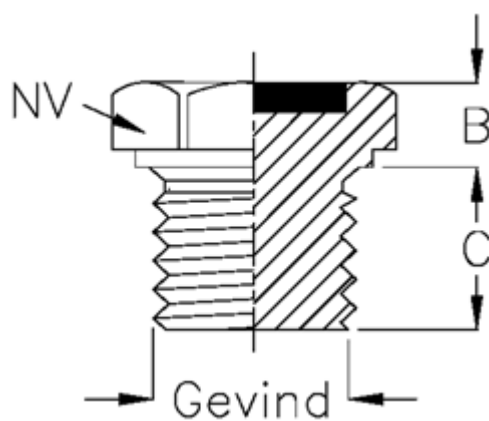

Article number: 21320459D

Description: Drain filling plug
Type 32A M12x1,5 ET.D (level black)

Measures

B = 6

C = 8

NV = 17

Thread = M12x1,5